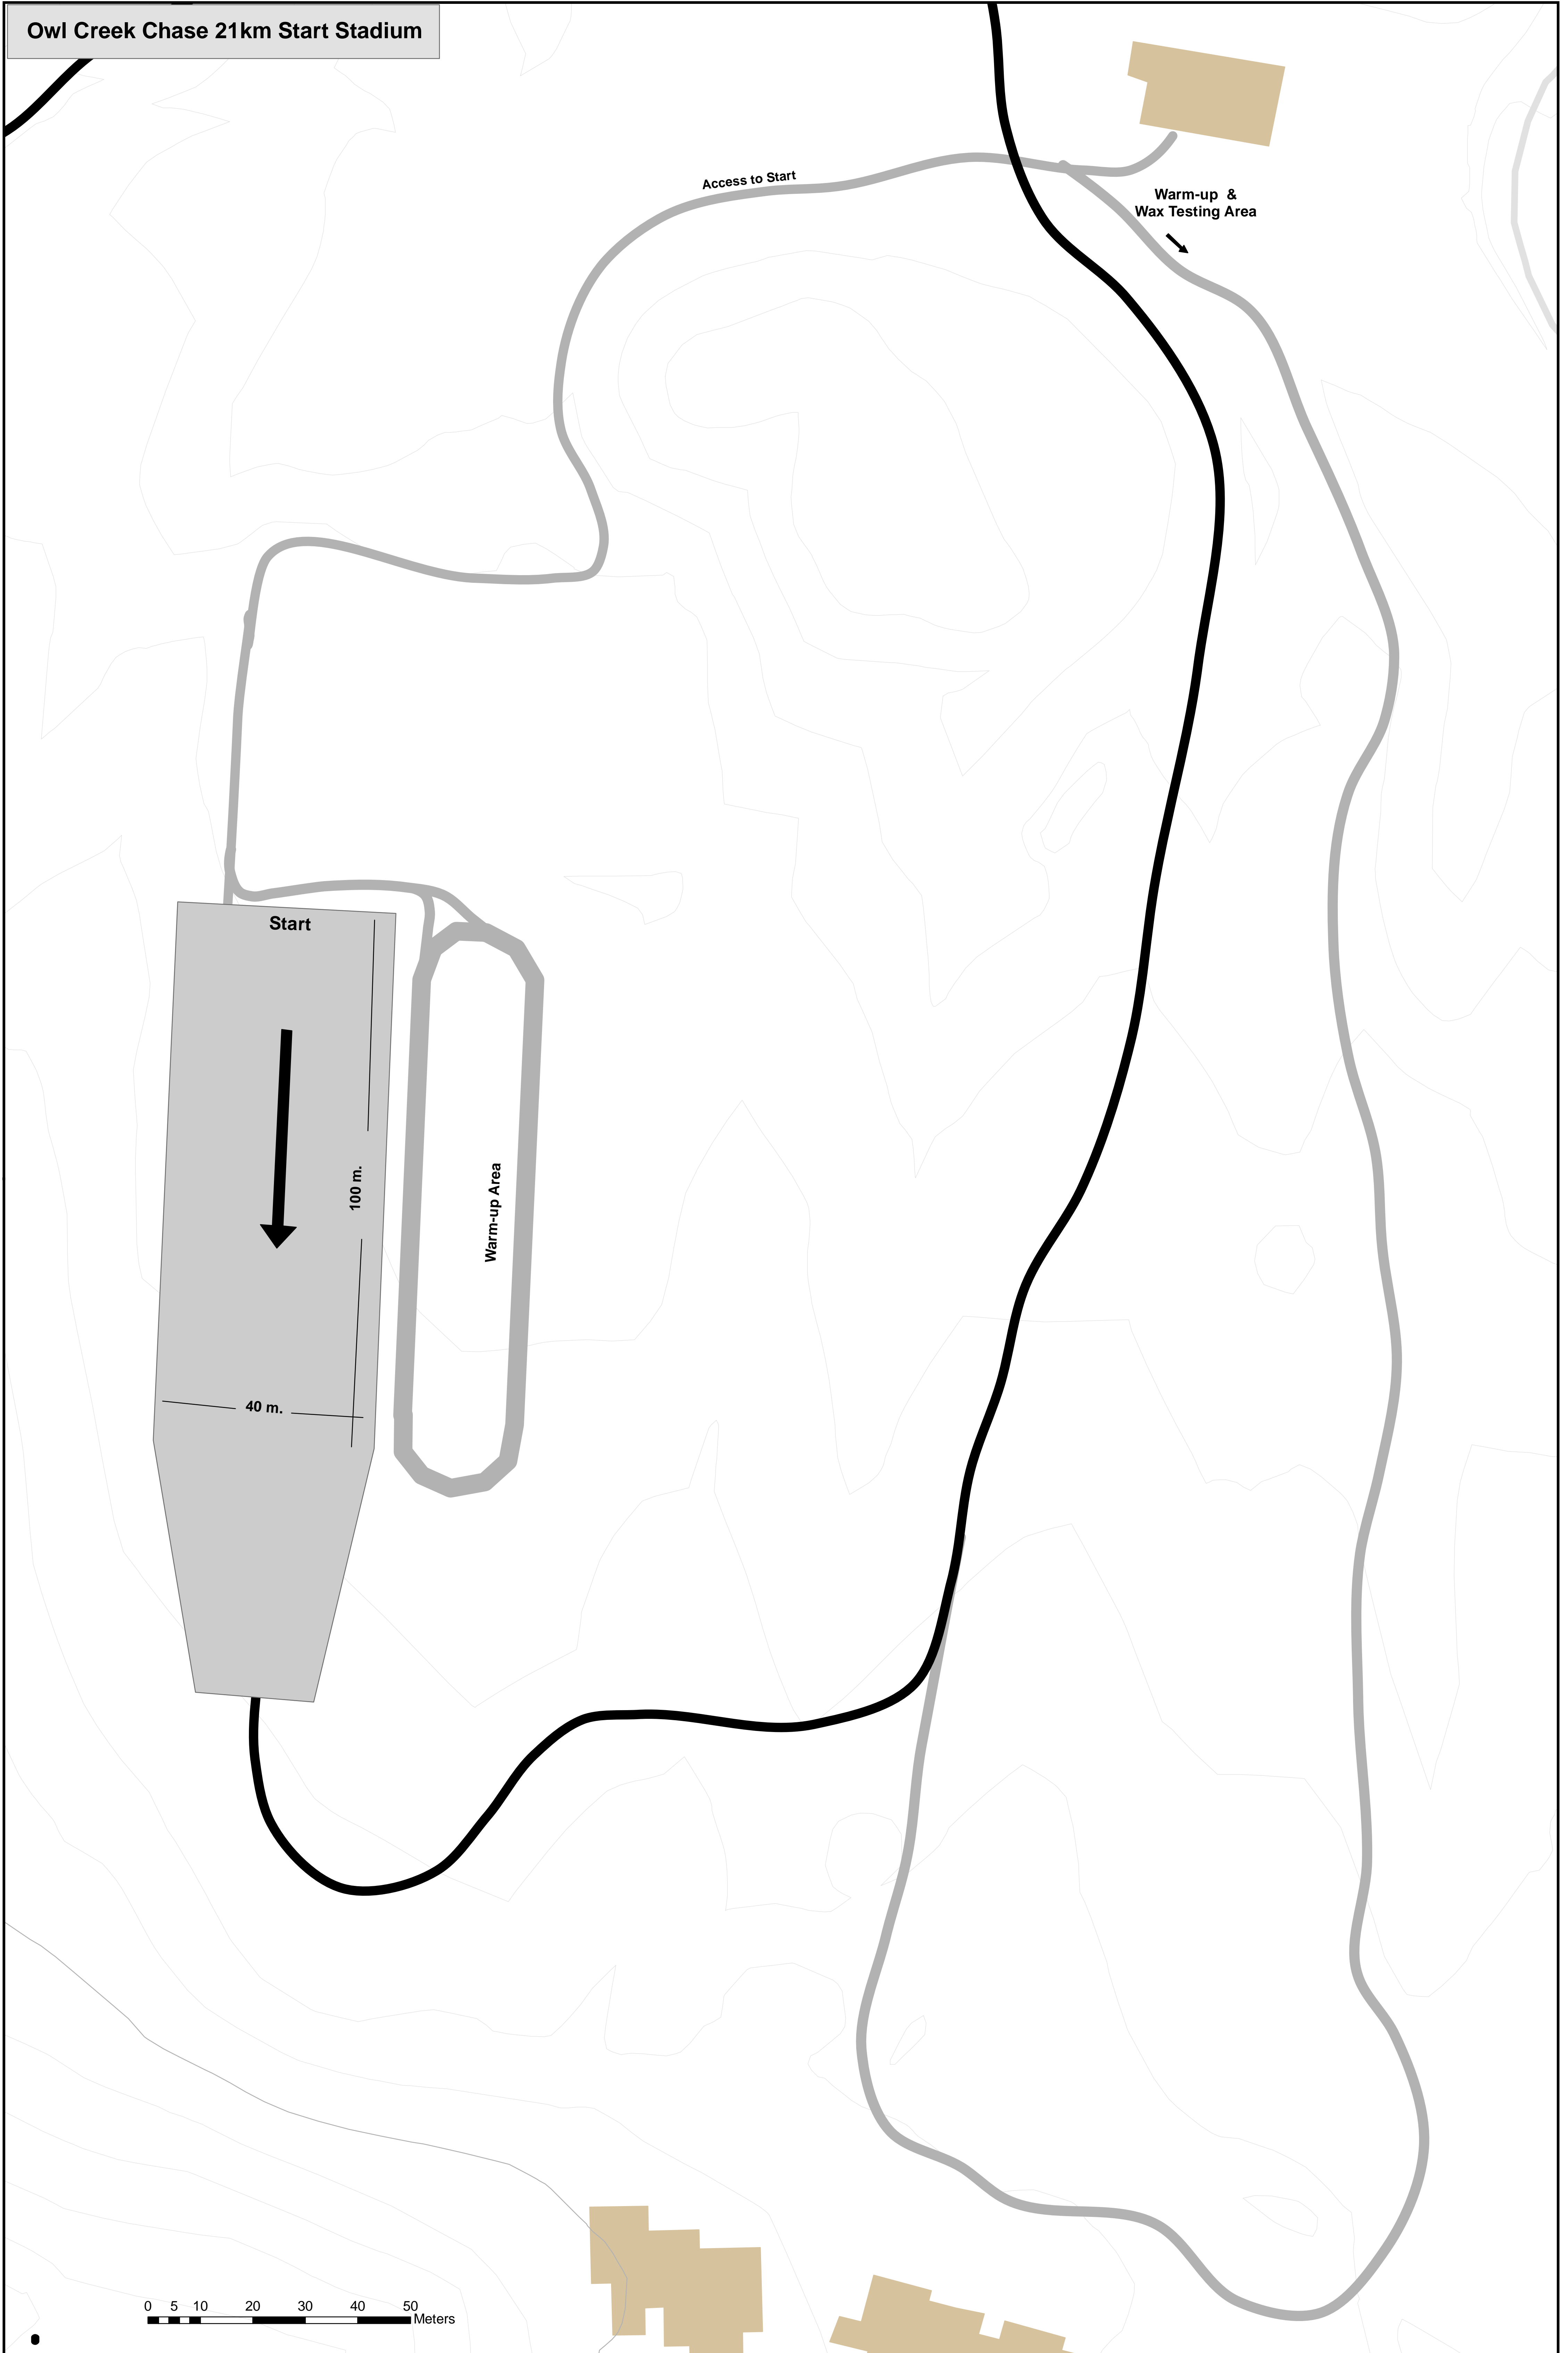

Owl Creek Chase 21km Start Stadium

0 5 10 20 30 40 50 Meters